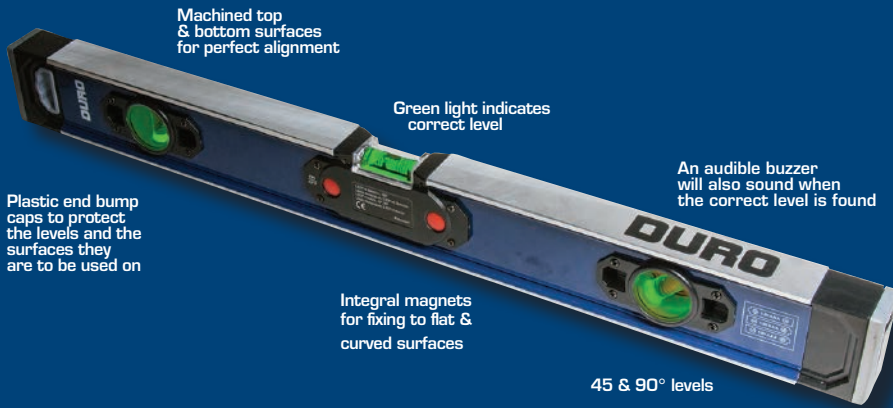

ELECTRONIC SPIRIT LEVELS

ELECTRONIC SPIRIT LEVELS

DESCRIPTION : Strong, robust and accurate spirit levels with built in audible and visual 'traffic-light' notification for correct levelling. Solid box beam construction, with soft carry handles and machined top & bottom surfaces for perfect alignment.

USE ME FOR : Find the required levels at horizontal, vertical and 45° angles. All the levels incorporate a light system that goes green when aligned and also has an audible buzzer when this is achieved. Integral magnets make these levels ideal for wide ranging jobs.

INTEGRAL MAGNETS

GREEN LIGHT / RED LIGHT LEVEL INDICATORS

AUDIBLE NOISE INDICATOR FOR LEVELLING

0, 45 AND 90° LEVELS

ROBUST WITH SOFT HANDLE GRIPS

TILE DRILL & HOLESAW ACCESSORIES	DURO	
DESCRIPTION	D-SL	
300mm Electronic Spirit Level	D-SL-300	£71.00
600mm Electronic Spirit Level	D-SL-600	£74.00
800mm Electronic Spirit Level	D-SL-800	£78.00
1000mm Electronic Spirit Level	D-SL-1000	£84.00
1500mm Electronic Spirit Level	D-SL-1500	£128.00
2000mm Electronic Spirit Level	D-SL-2000	£169.00

PRO TRADESMEN FEATURES

Ideal for professional tradesmen who need an accurate reliable level.

ORDER LINE: 01909 552470

WWW.DURO-DIAMONDS.COM